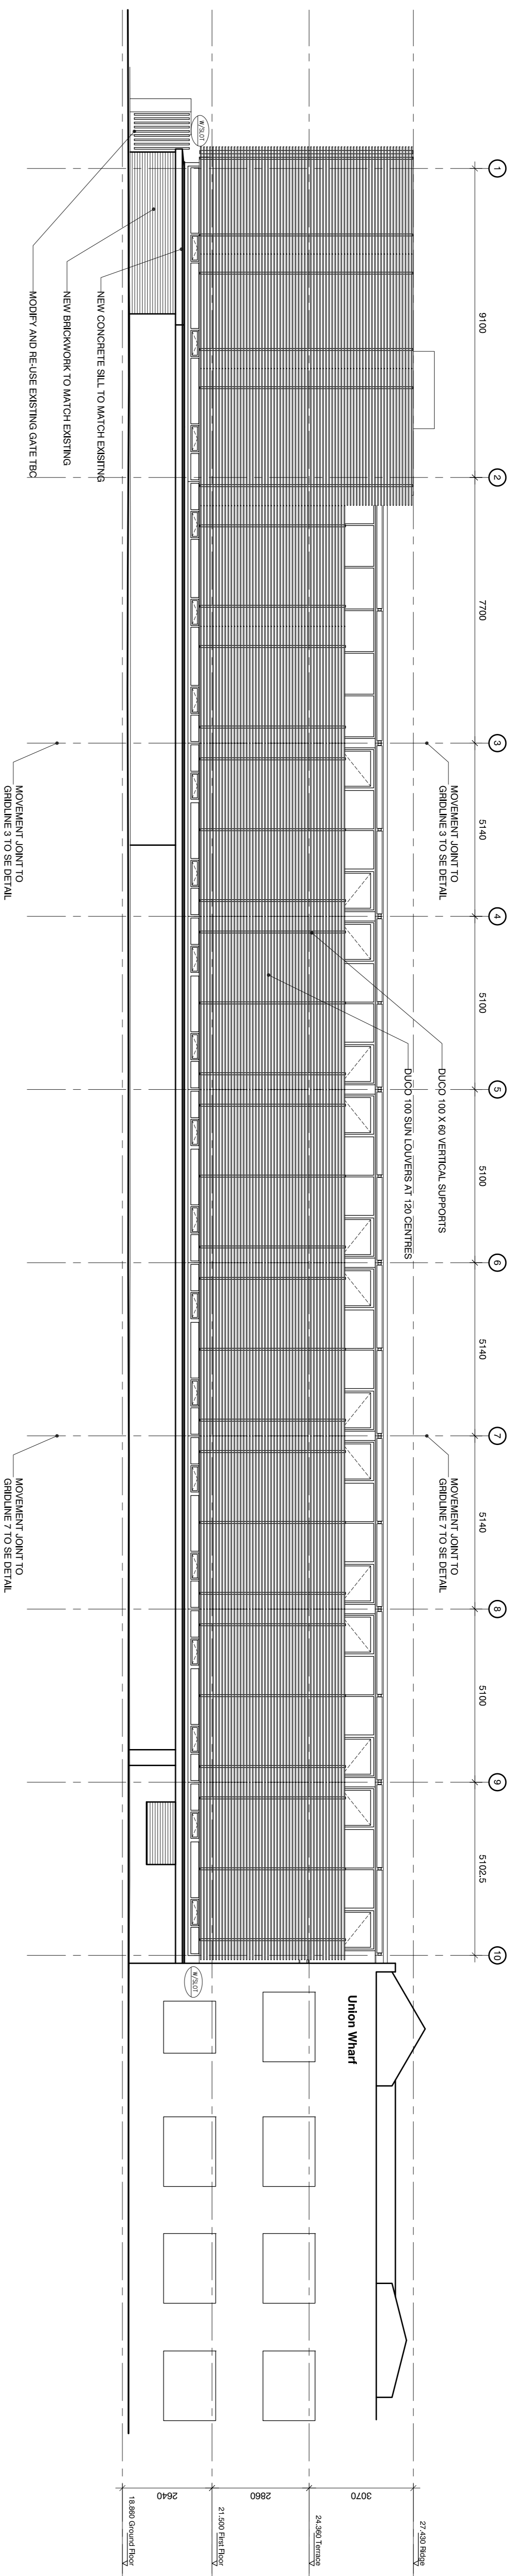

SOUTH ELEVATION (WITH LOUVRES)