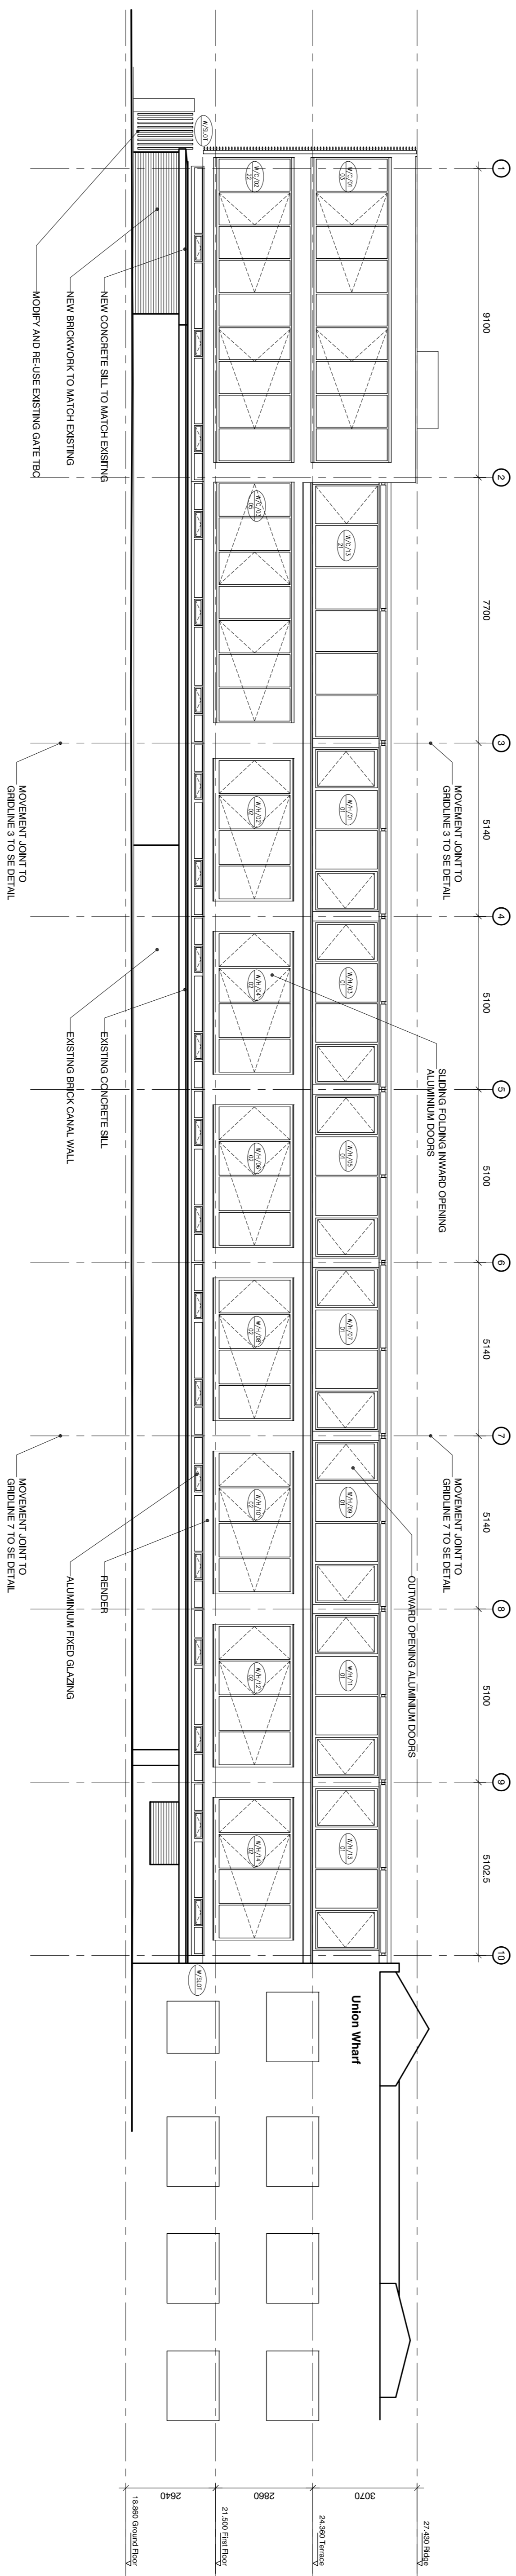

SOUTH ELEVATION (LOUVRES REMOVED)

C	01.08.09	Construction Issue	PW	AS
B	28.07.09	General Amendments	PW	AS
A	31.10.08	General Amendments	PW	AS
rev.	date	description	des	add
drawing status				

CONSTRUCTION

project	85 ARLINGTON AVENUE	drawn	PW	AS	scale	1:100 @ A1	date	30.08.09
project no.		date	07-058		sheet no.	L(00)15	of	C